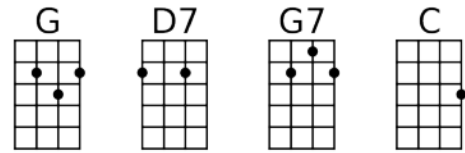

Typing Away Again Near Dear Ol' Naperville

A NaNoWriMo parody of Margaritaville by Jimmy Buffett

Intro:

--5-5-5-5-3-5---5-5-5-5-3-5---7-7-7-5-3-2---
 --7-7-7-7-5-7---7-7-7-7-5-7---8-8-8-7-5-3---

G
 Typin' is great fun, Writin' the big one
 Dreamin' of my book in so many stores
 The laundry is piling, My children aren't smiling
 When it's all over I'll catch up my chores
 Typing away again near dear old Naperville
 Searching for my lost chapter of plot
 Some people claim that there's a wordcount to blame
 But I know it's Chris Baty's fault
 I don't know the reason, I typed here last season
 NaNoWriMo Stickers were just on my mind
 I'm losing my word war, I don't know what it's for
 But our MLs have been much more than kind
 Typing away again near dear old Naperville
 Searching for my lost chapter of plot
 Some people claim that there's a wordcount to blame
 Now I know.. Well, it could be my fault
 More problems with my plot. Now, who can I have shot?
 My word count is down and so's my morale
 My pencil I'm chew-in', But there's coffee a brew-in'
 With another mug I know I'll hang on
 Typing away again near dear old Naperville
 Searching for my lost chapter of plot
 Some people claim that there's a wordcount to blame
 But I know it's my own darned fault
 Yes and..
 some people claim that there's a wordcount to blame
 And I know it's my own darned fault

(Intro) & end with a G strum
 --5-5-5-5-3-5---5-5-5-5-3-5---7-7-7-5-3-2---
 --7-7-7-7-5-7---7-7-7-7-5-7---8-8-8-7-5-3---
 =====

Ukulele chords:

Alternative to the G7 Chord:

 --3--5--7-----

Alternative to Playing Chords in Last Line of Chorus:

-----0-----3-3-3---2--0-----
 -----2-----
 -----0-----
 -----2-----
 But I know
 -----2-----2-2-2---0-----
 -----3-----2-----
 -----2-----
 -----0-----
 it's Chris Baty's fault
And for the very last chorus: